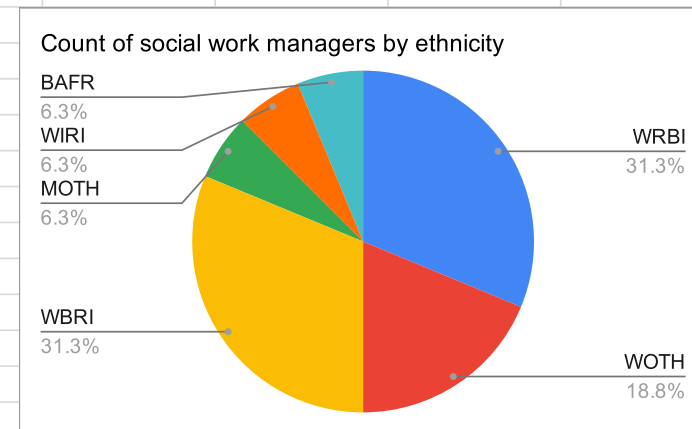

**Senior Management Team by ethnicity (Social work managers)**

Name	Ethnicity	
16 senior social work managers	WRBI	White
	WRBI	White
	WRBI	White
	WRBI	White
	WRBI	White
	WOTH	White
	WBRI	White
	WOTH	White
	MOTH	Mixed
	WIRI	White
	WOTH	White
	WBRI	White
	WBRI	White
	BAFR	Black
	WBRI	White
	WBRI	White

**Senior Management Team by ethnicity (All other senior managers)**

Name	Ethnicity	
9 senior managers	WRBI	White
	WRBI	White
	WRBI	White
	WRBI	White
	WIRI	White
	WRBI	White
	BAFR	Black
	WIRI	White
	WRBI	White