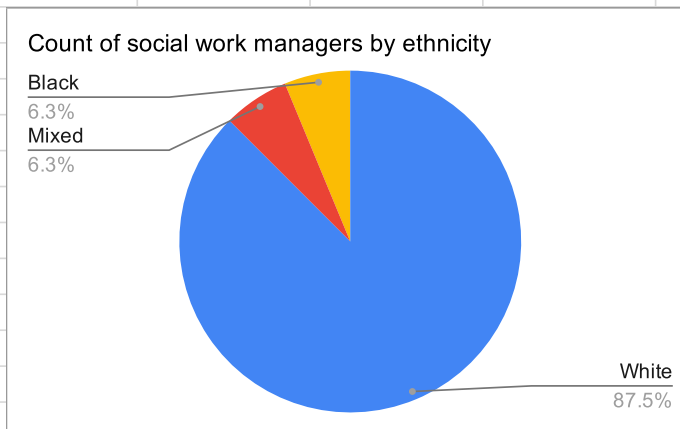

**Senior Management Team by ethnicity (Social work managers)**

Name	Ethnicity	
16 senior social work managers	WRBI	White
	WRBI	White
	WRBI	White
	WRBI	White
	WRBI	White
	WOTH	White
	WBRI	White
	WOTH	White
	MOTH	Mixed
	WIRI	White
	WOTH	White
	WBRI	White
	WBRI	White
	BAFR	Black
	WBRI	White
	WBRI	White

**Senior Management Team by ethnicity (All other senior managers)**

Name	Ethnicity	
9 senior managers	WRBI	White
	WRBI	White
	WRBI	White
	WRBI	White
	WIRI	White
	WRBI	White
	BAFR	Black
	WIRI	White
	WRBI	White